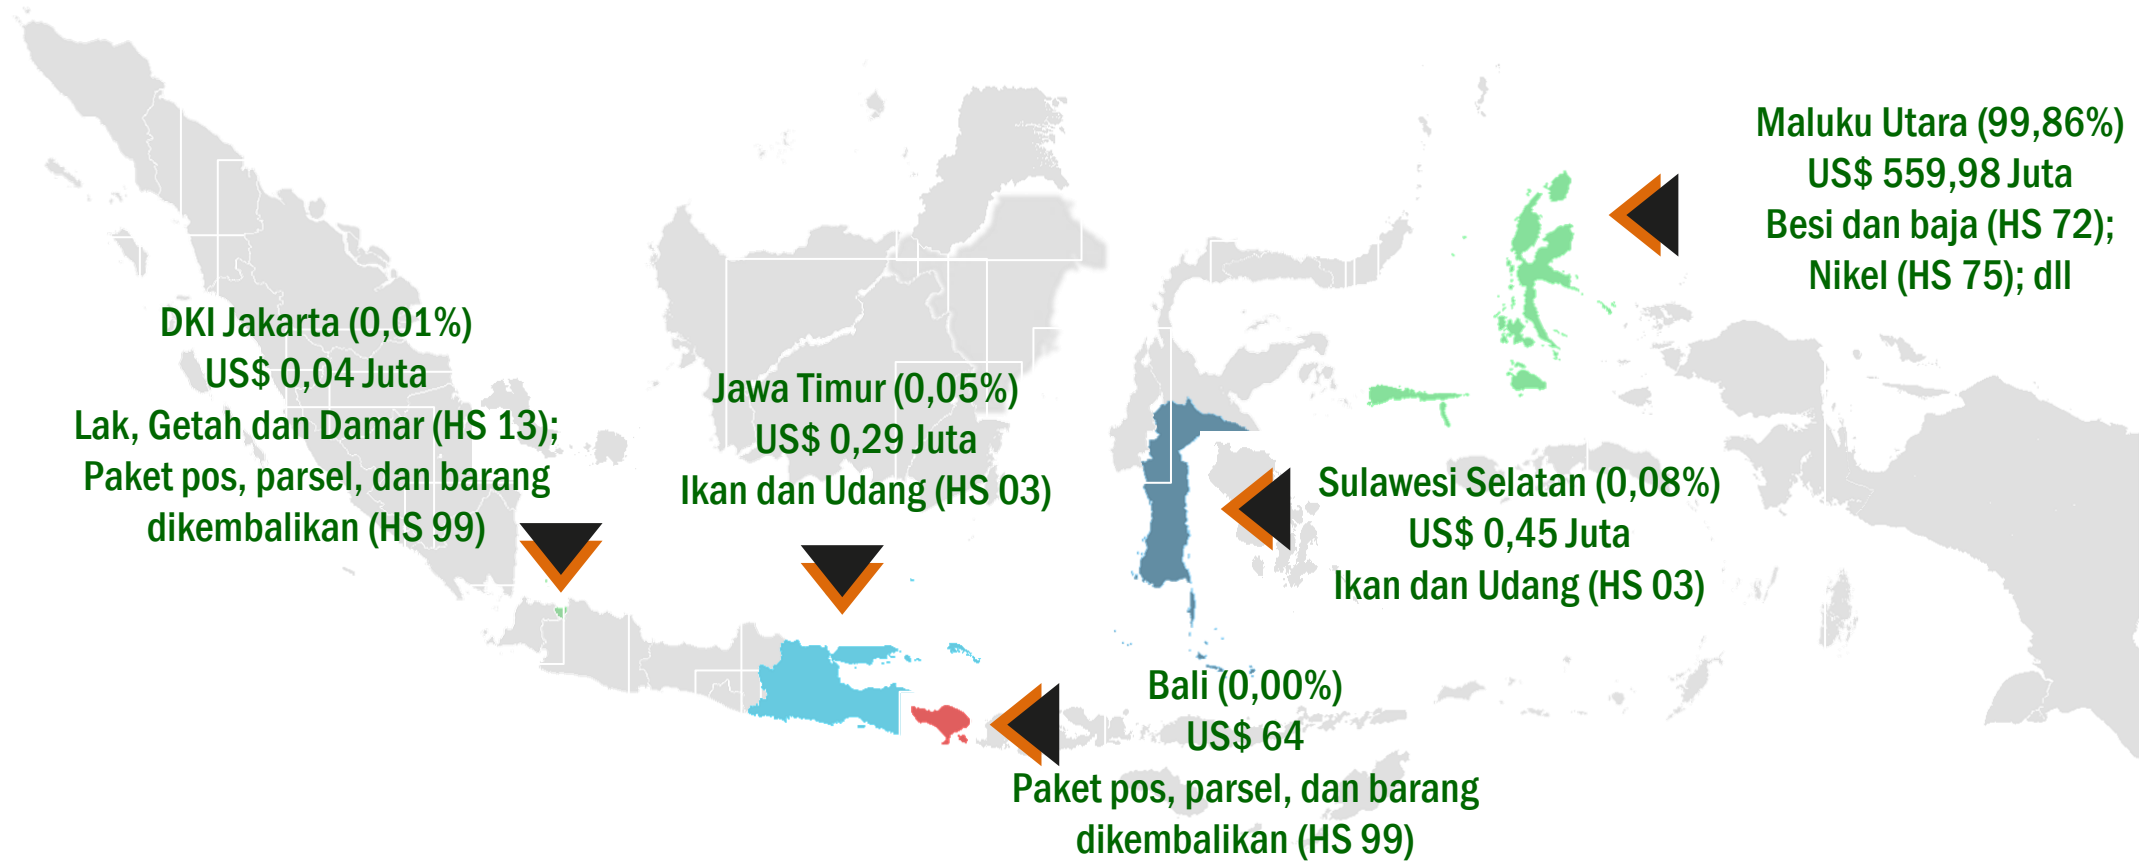

EKSPOR

PERKEMBANGAN EKSPOR MALUKU UTARA

Nilai ekspor Februari 2024 mencapai US\$ 559,98 juta atau turun 19,13 persen dari Januari 2024

M-to-M

Nilai Ekspor Januari 2024 – Februari 2024
(juta US\$)

-19,13%

692,44

PANGSA EKSPOR MALUKU UTARA

Februari 2024

Ekspor Asal Barang Maluku Utara Menurut Pelabuhan Muat Ekspor **Februari** 2024

Nilai ekspor melalui provinsi lain sebesar **US\$ 0,78 juta** atau **0,14 persen** dari seluruh ekspor asal barang Maluku Utara sebesar **US\$ 560,76 Juta**

An aerial view of a port area, overlaid with a semi-transparent green filter. In the foreground, there are large stacks of colorful shipping containers. In the middle ground, a road with several white trucks is visible. In the background, a large blue and white cargo ship named 'TANTO STAR' is docked at a pier. The ship's name and 'JAKARTA' are visible on its side. A large yellow gantry crane is positioned behind the ship. The word 'IMPOR' is written in large, bold, green letters inside a white rounded rectangle in the center of the image.

PANGSA IMPOR MALUKU UTARA

Februari 2024

Powered by Bing
© Australian Bureau of Statistics, GeoNames, Microsoft, Navinfo, Open Places, OpenStreetMap, TomTom, Zenrin

An aerial view of a port area. On the left, there are large stacks of colorful shipping containers. In the center, a road with several white trucks is visible. On the right, a large blue and white cargo ship named 'TANTO STAR' is docked at a pier. The ship's name and 'JAKARTA' are visible on its side. The background shows more port infrastructure and a body of water. The entire image has a green tint.