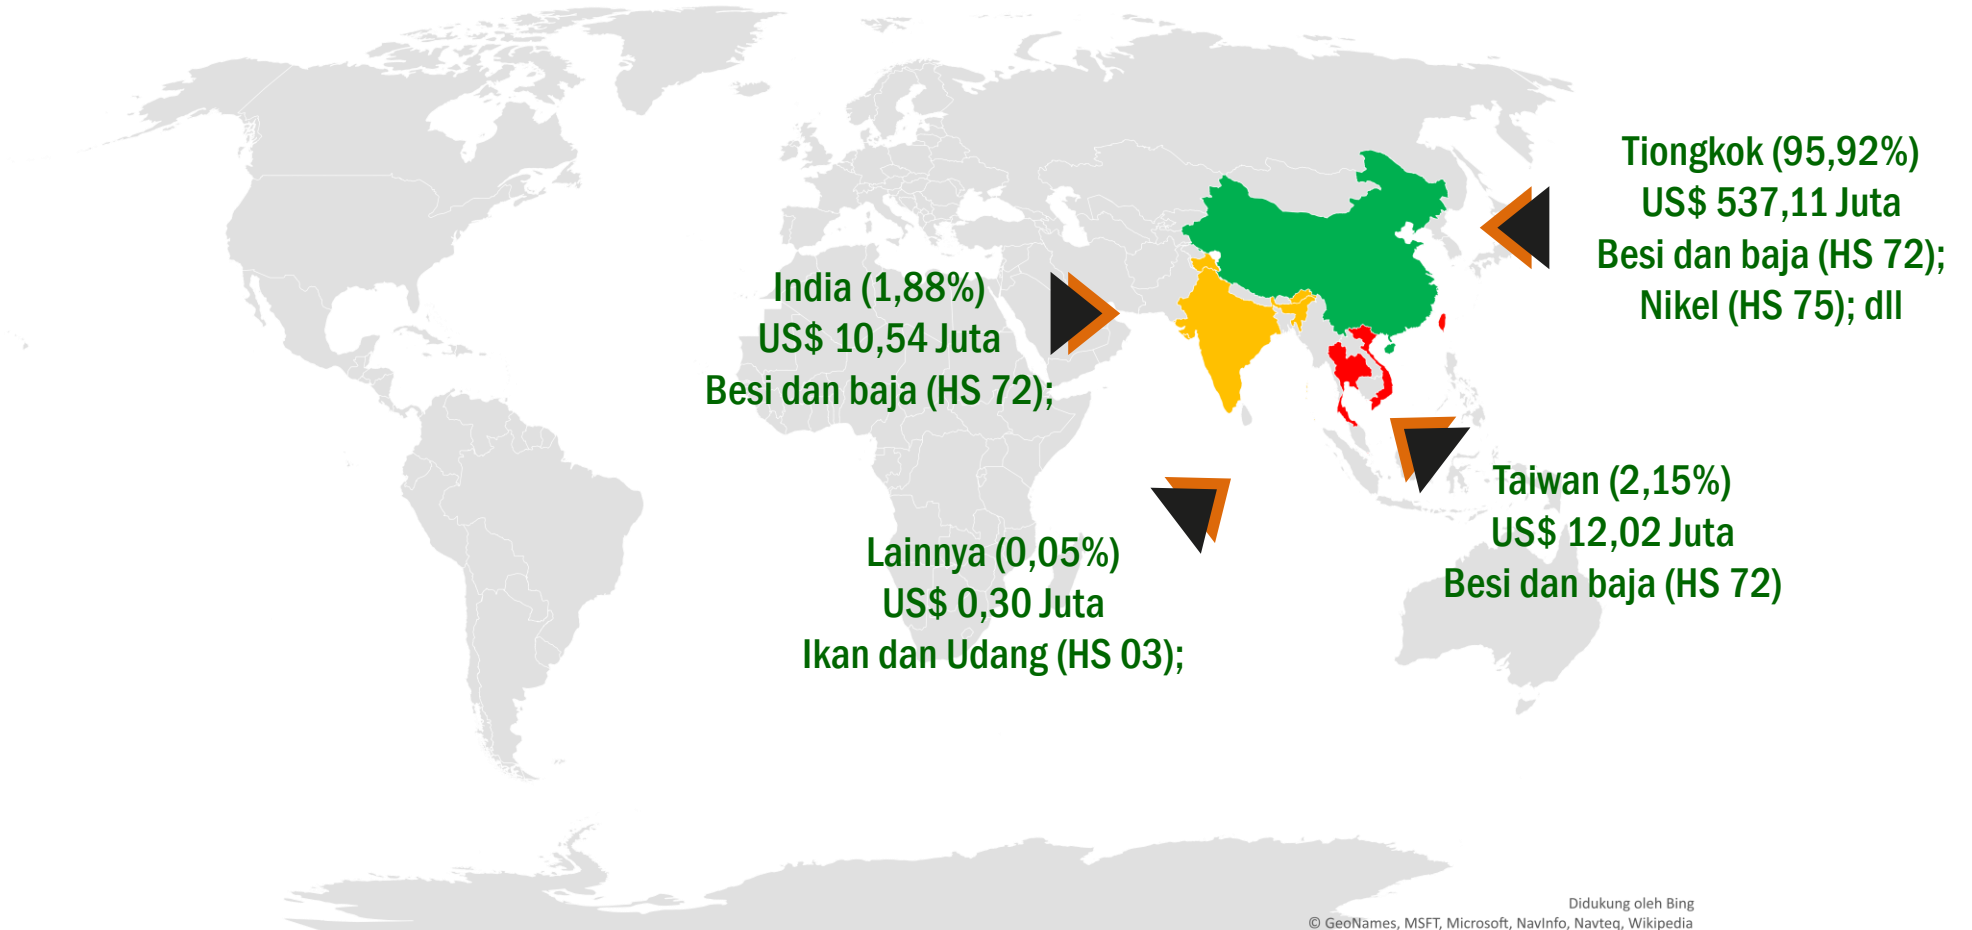

PANGSA EKSPOR MALUKU UTARA

Februari 2024

Ekspor Asal Barang Maluku Utara Menurut Pelabuhan Muat Ekspor **Februari** 2024

Nilai ekspor melalui provinsi lain sebesar **US\$ 0,78 juta** atau **0,14 persen** dari seluruh ekspor asal barang Maluku Utara sebesar **US\$ 560,76 Juta**

An aerial view of a port area, overlaid with a semi-transparent green filter. In the foreground, there are large stacks of colorful shipping containers. In the middle ground, a road with several white trucks is visible. In the background, a large blue and white cargo ship named 'TANTO STAR' is docked at a pier. The ship's name and 'JAKARTA' are visible on its side. A large yellow gantry crane is positioned behind the ship. The word 'IMPOR' is written in large, bold, green letters inside a white rounded rectangle in the center of the image.

PANGSA IMPOR MALUKU UTARA

Februari 2024

Powered by Bing
© Australian Bureau of Statistics, GeoNames, Microsoft, Navinfo, Open Places, OpenStreetMap, TomTom, Zenrin

An aerial view of a port area. On the left, there are large stacks of colorful shipping containers. In the center, a road with several white trucks is visible. On the right, a large blue and white cargo ship named 'TANTO STAR' is docked at a pier. The ship's name and 'JAKARTA' are visible on its side. The background shows more port infrastructure and a body of water. The entire image has a green tint.