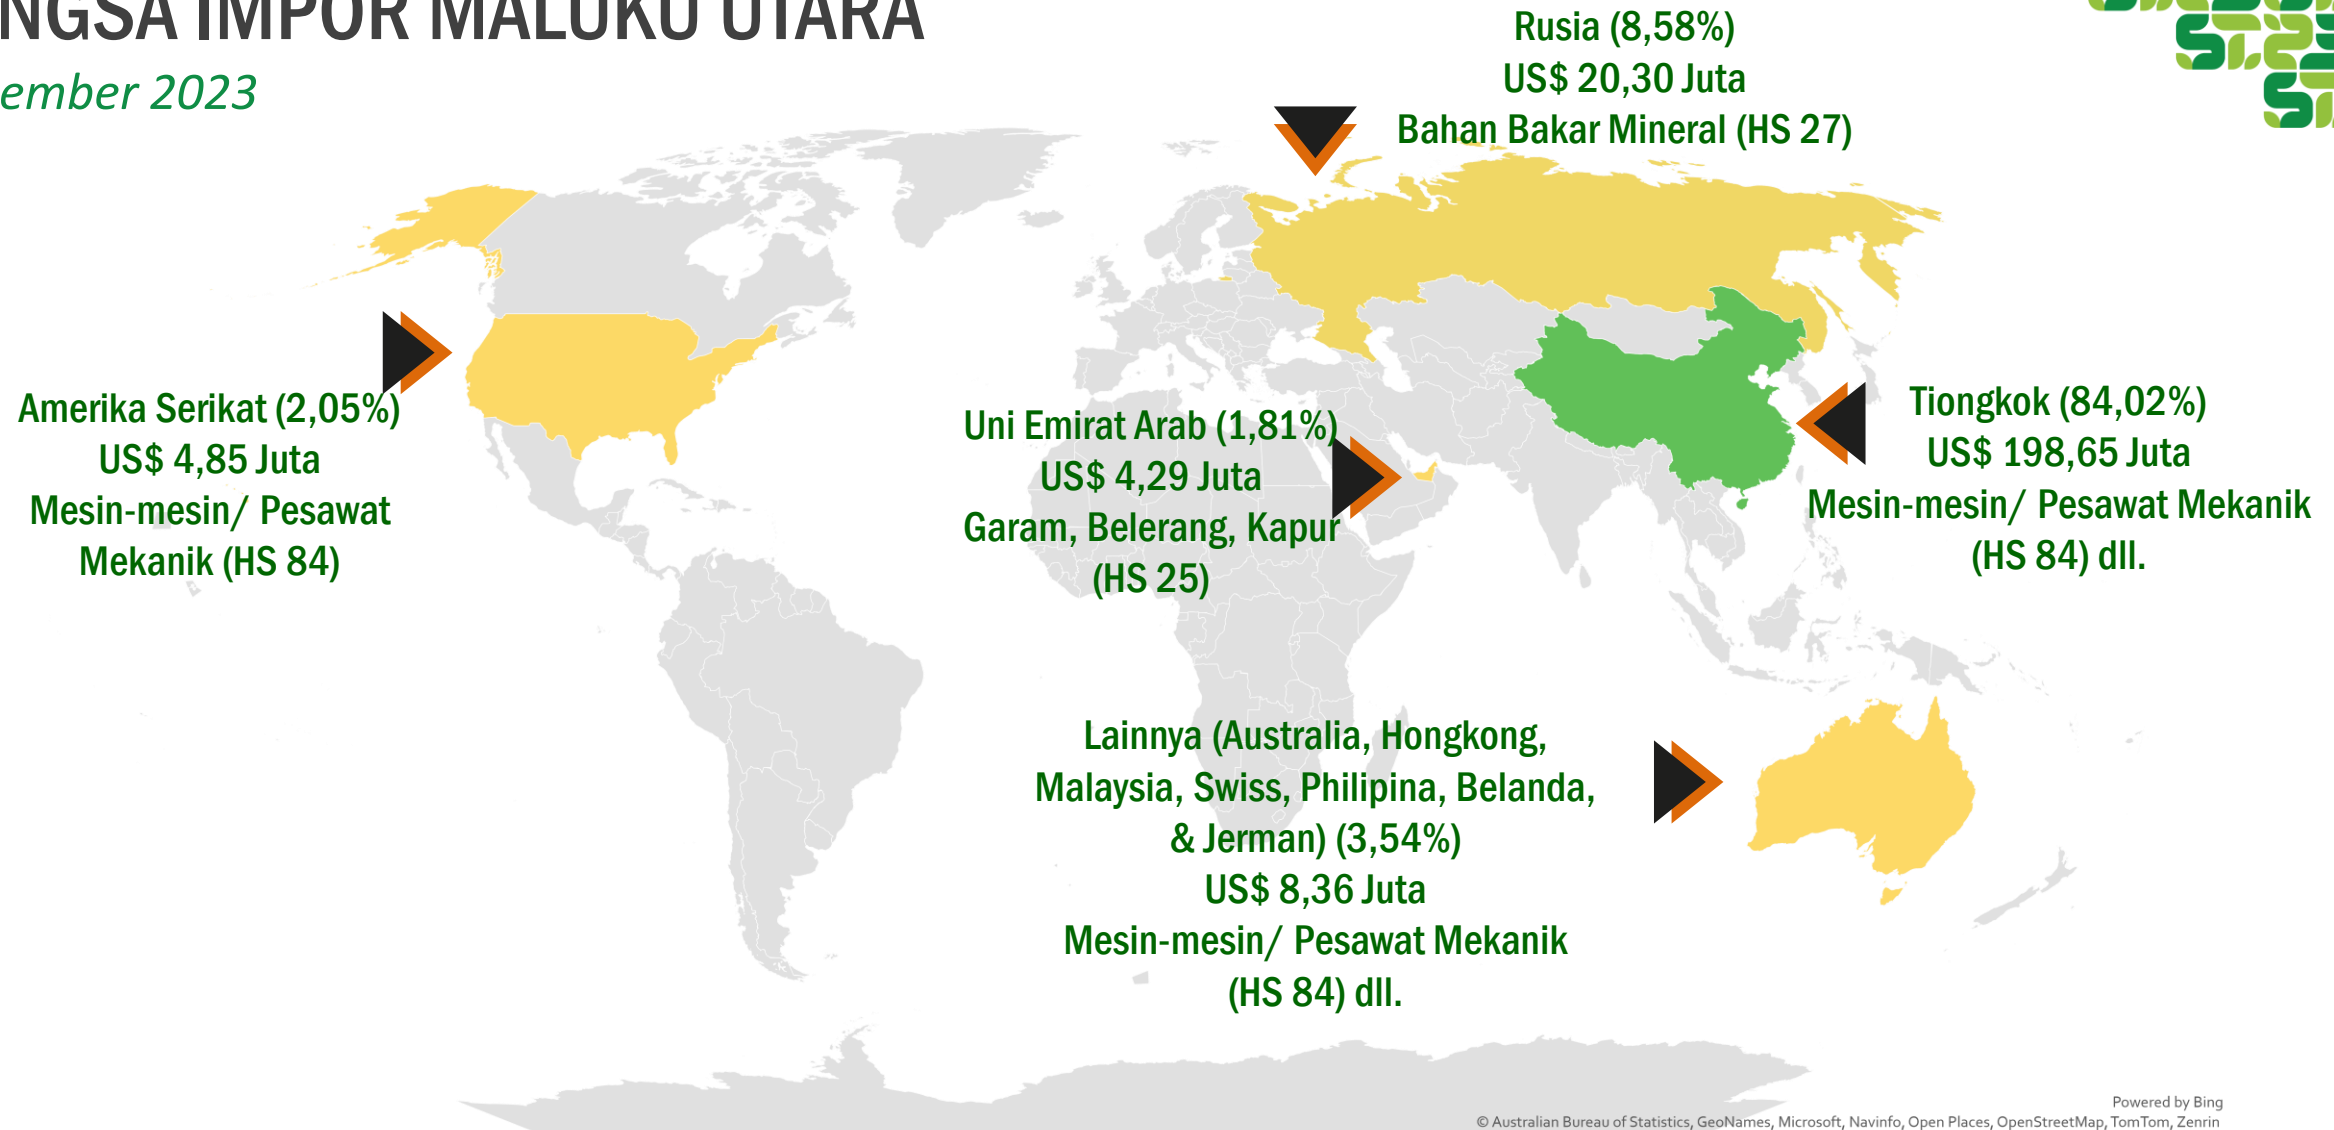

# PERKEMBANGAN EKSPOR MALUKU UTARA

Nilai ekspor November 2023 mencapai US\$ 944,75 juta atau turun 13,83 persen dari Oktober 2023

# Ekspor Asal Barang Maluku Utara Menurut Pelabuhan Muat Ekspor **November 2023**

Nilai ekspor melalui provinsi lain sebesar US\$ 1,77 juta atau 0,19 persen dari seluruh ekspor asal barang Maluku Utara sebesar US\$ 946,52 Juta

# SHARE IMPOR MALUKU UTARA MENURUT HS 2 DIGIT

November 2023

# PANGSA IMPOR MALUKU UTARA

November 2023

An aerial view of a port area, showing a large ship named 'TANTO STAR' docked at a pier. The ship's name and 'JAKARTA' are visible on its side. In the foreground, there are several stacks of colorful shipping containers (blue, red, yellow) and a road with a white truck. The background shows more port infrastructure and a body of water. The entire image is overlaid with a semi-transparent green filter.