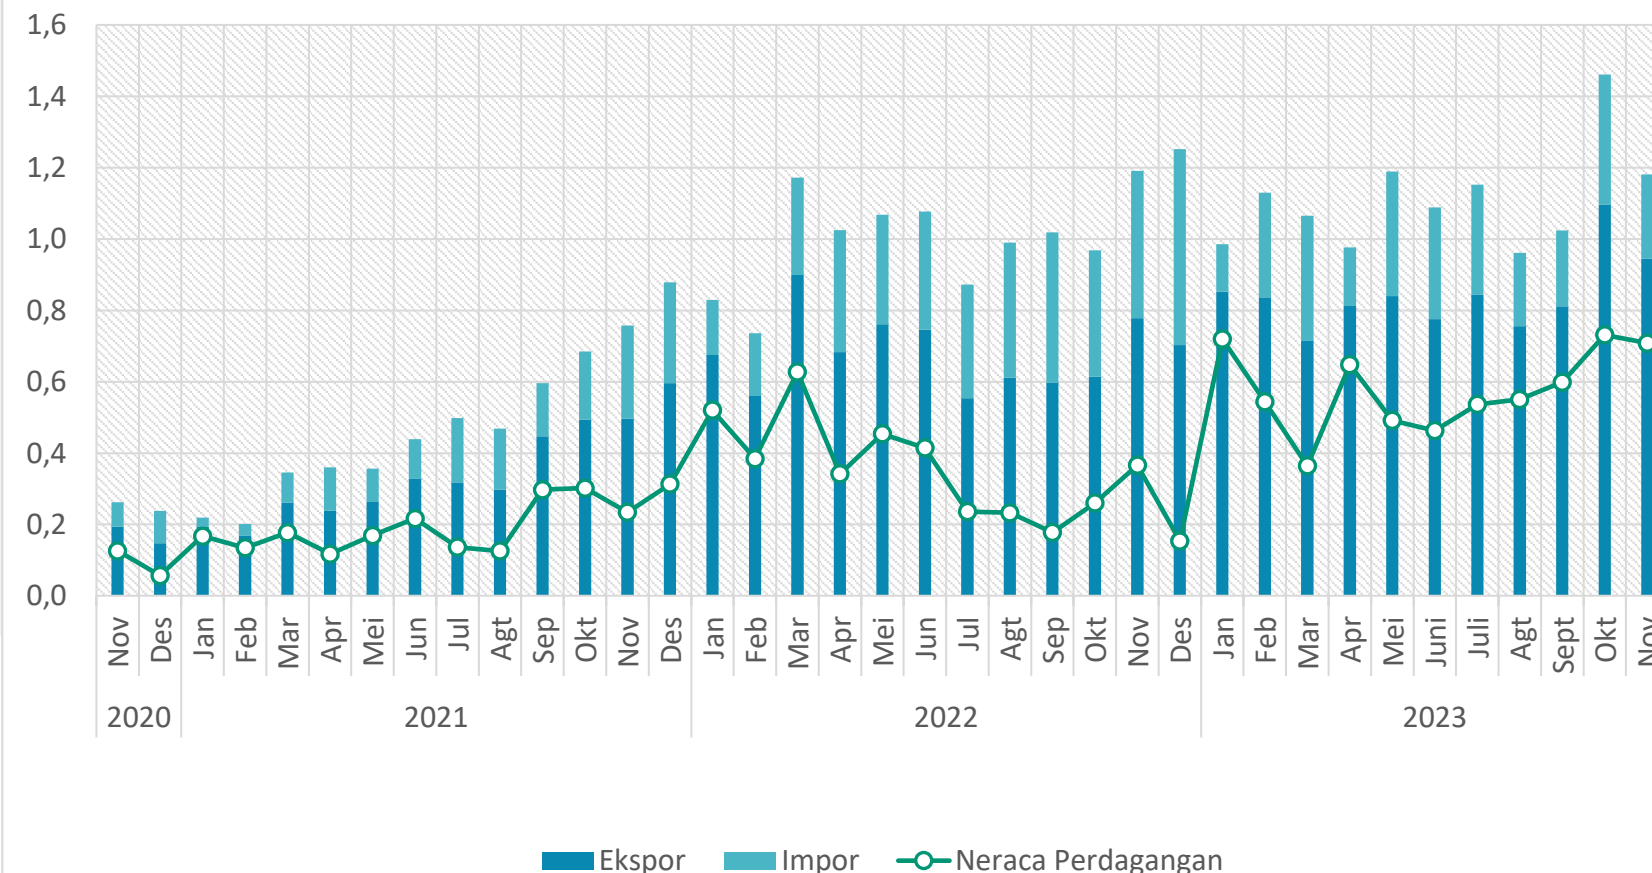

NERACA PERDAGANGAN MALUKU UTARA NOVEMBER 2023

Surplus US$708,30 juta

Perkembangan Ekspor, Impor, dan Neraca Perdagangan Maluku Utara (Juta US$)

Surplus Neraca Perdagangan Maluku Utara November 2023 menurun jika dibandingkan periode Oktober 2023