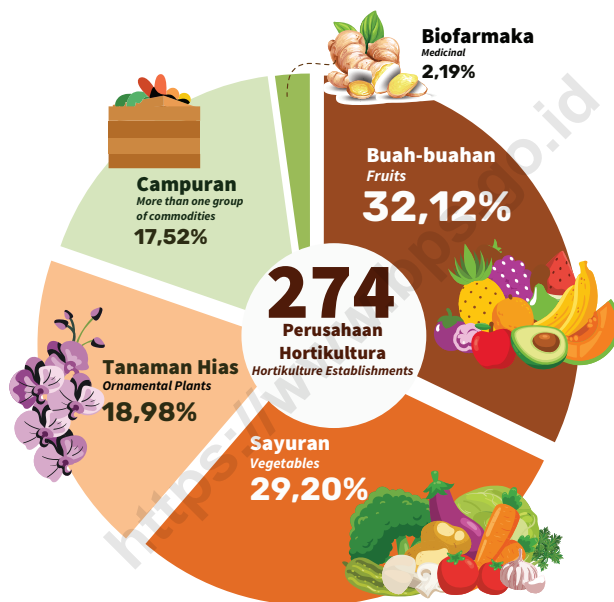

Direktori Usaha Pertanian lainnya tahun 2024 sebanyak 274 perusahaan, turun sebesar 18,21 persen (61 perusahaan) dibandingkan tahun 2023. Sebagian besar perusahaan berada di Pulau Jawa.

establishment and Other Agriculture Business Directories in 2024 was 274 establishments, an decrease of 18.20 percent (61 establishments) compared to that in 2023. Most of the establishments are located in Jawa island.

Gambar 2 Komoditas yang diusahakan Perusahaan Hortikultura 2023
Figure 2 Commodity cultivated by Horticulture Establishment 2023

Perusahaan hortikultura yang aktif tersebut pada tahun 2023 paling besar mengusahakan kelompok tanaman buah-buahan (32,12%). Kelompok komoditas terbesar kedua yang diusahakan oleh perusahaan hortikultura adalah tanaman sayuran

Thus active establishment in 2023 mostly cultivating group of commodities fruit plants (32.12%). The second largest commodities cultivated by horticulture establishment is vegetables (29.20%), whereas establishments that cultivate more than one group of commodities