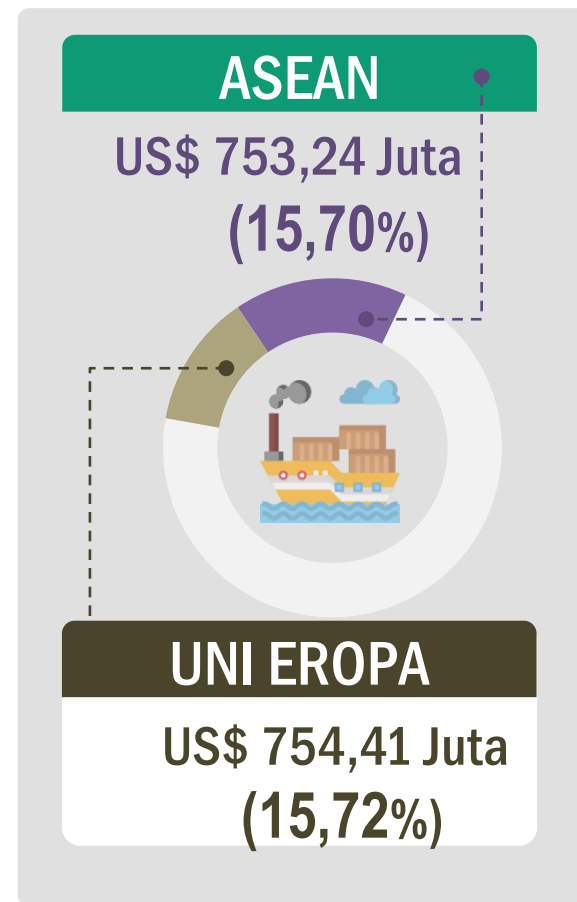

**Ekspor Nonmigas Menyumbang
87,62%
dari total Ekspor
April 2024**

STRUKTUR EKSPOR MENURUT SEKTOR

Migas 12,38%

**Pertanian dan
lainnya 1,23%**

Industri 86,39%

NILAI EKSPOR NONMIGAS (C-to-C) JANUARI-APRIL 2023-2024(JUTA US\$)

Share Ekspor Nonmigas Terbesar Januari-April'24

- Lemak & minyak hewan/nabati
US\$ 2.386,53 Juta (49,74%)
- Kertas & Karton
US\$ 659,30 Juta (13,74%)
- Bubur Kayu (Pulp)
US\$ 602,89 Juta (12,56%)
- Lainnya
US\$ 1.149,71Juta (23,96%)

■ Jan-April 2023 ■ Jan-April 2024 Peran Ekspor (%)

() : Peran

An aerial view of a port area. On the left, there are stacks of colorful shipping containers. In the center, a large yellow gantry crane stands over a paved area. On the right, a blue and white cargo ship named 'TANTO STAR' is docked at a pier. The ship's name and 'JAKARTA' are visible on its side. The background shows a body of water and a distant shoreline under a clear sky.