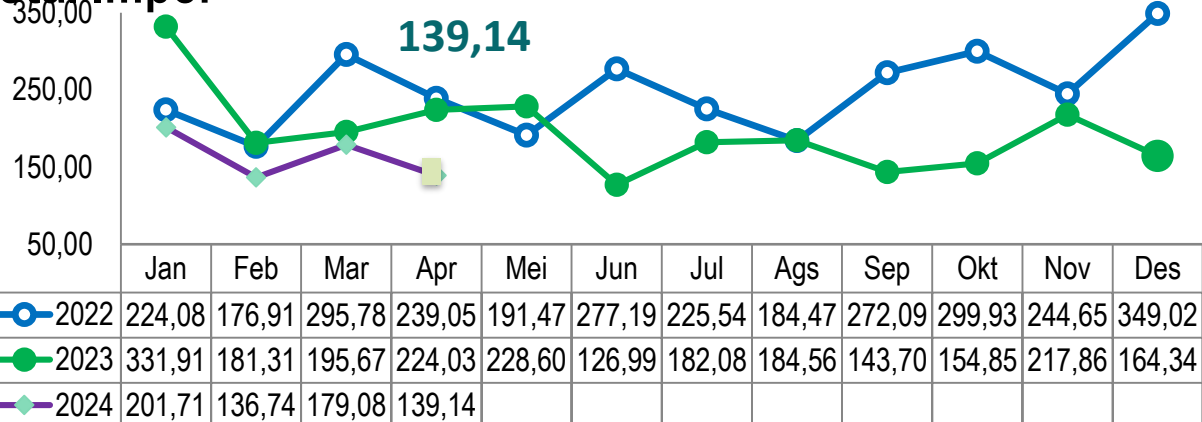

■ Jan-April 2023 ■ Jan-April 2024 Peran Ekspor (%)

() : Peran

An aerial view of a port area. On the left, there are stacks of colorful shipping containers. In the center, a large yellow gantry crane stands over a paved area. On the right, a blue and white cargo ship named 'TANTO STAR' is docked at a pier. The ship's name and 'JAKARTA' are visible on its side. The background shows a body of water and a distant shoreline under a clear sky.

IMPOR

PERKEMBANGAN IMPOR

Nilai Impor Riau pada April 2024 sebesar 139,14 Juta US\$

Perkembangan Nilai Impor (Juta US\$)

■ Total Impor
 ■ Impor Migas
 ■ Impor Nonmigas

Total Impor

Impor Nonmigas

PERKEMBANGAN IMPOR NONMIGAS MENURUT SEKTOR