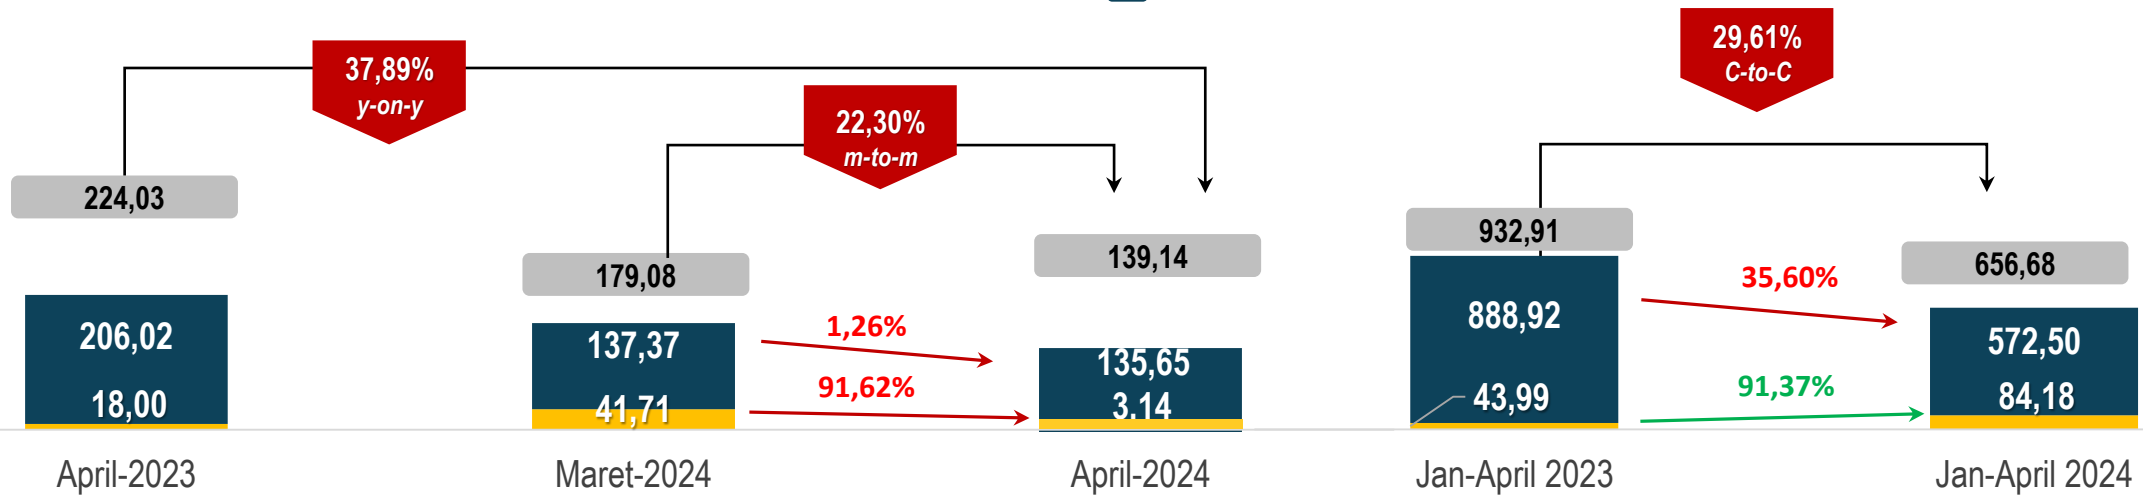

PERKEMBANGAN IMPOR

Nilai Impor Riau pada April 2024 sebesar 139,14 Juta US$

Perkembangan Nilai Impor (Juta US$)

■ Total Impor
■ Impor Migas
■ Impor Nonmigas