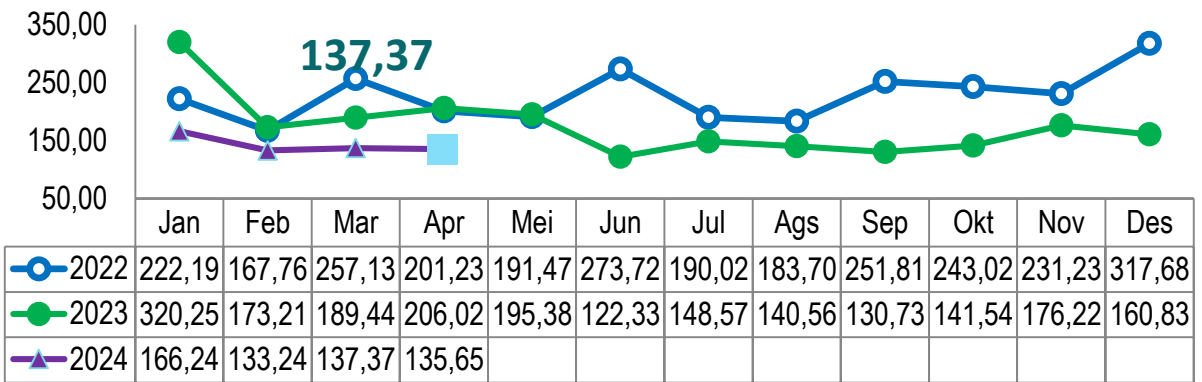

■ Jan-April 2023 ■ Jan-April 2024 Peran Ekspor (%)

() : Peran

An aerial view of a port area. On the left, there are stacks of colorful shipping containers. In the center, a large yellow gantry crane stands over a paved area. On the right, a blue and white cargo ship named 'TANTO STAR' is docked at a pier. The ship's name and 'JAKARTA' are visible on its side. The background shows a body of water and a distant shoreline under a clear sky.

IMPOR

PERKEMBANGAN IMPOR

Nilai Impor Riau pada April 2024 sebesar 139,14 Juta US\$

Perkembangan Nilai Impor (Juta US\$)

■ Total Impor
 ■ Impor Migas
 ■ Impor Nonmigas

Total Impor

Impor Nonmigas

PERKEMBANGAN IMPOR NONMIGAS MENURUT SEKTOR