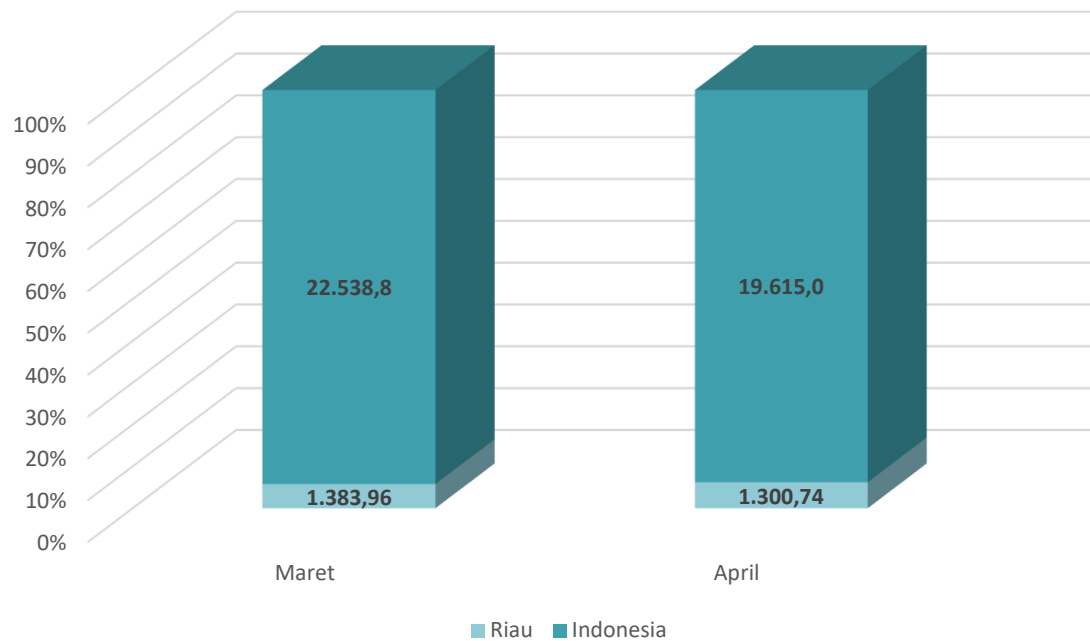

PANGSA IMPOR NONMIGAS (C-to-C) JANUARI-APRIL 2024 (JUTA US\$)

() : Peran

■ Jan-April 2023 ■ Jan-April 2024 Peran Impor (%)

SHARE EKSPOR DAN IMPOR RIAU TERHADAP NASIONAL

APRIL 2024

Share Ekspor Riau Terhadap Indonesia

Share Impor Riau Terhadap Indonesia

An aerial view of a port area. On the left, there are stacks of colorful shipping containers. In the center, a road with yellow dashed lines has several white trucks. On the right, a large blue ship named 'TANTO STAR' is docked at a pier. The ship's name and 'JAKARTA' are visible on its side. In the background, there are yellow port cranes and a structure labeled 'PORT OF BELAWAN'. The entire image has a blue tint.