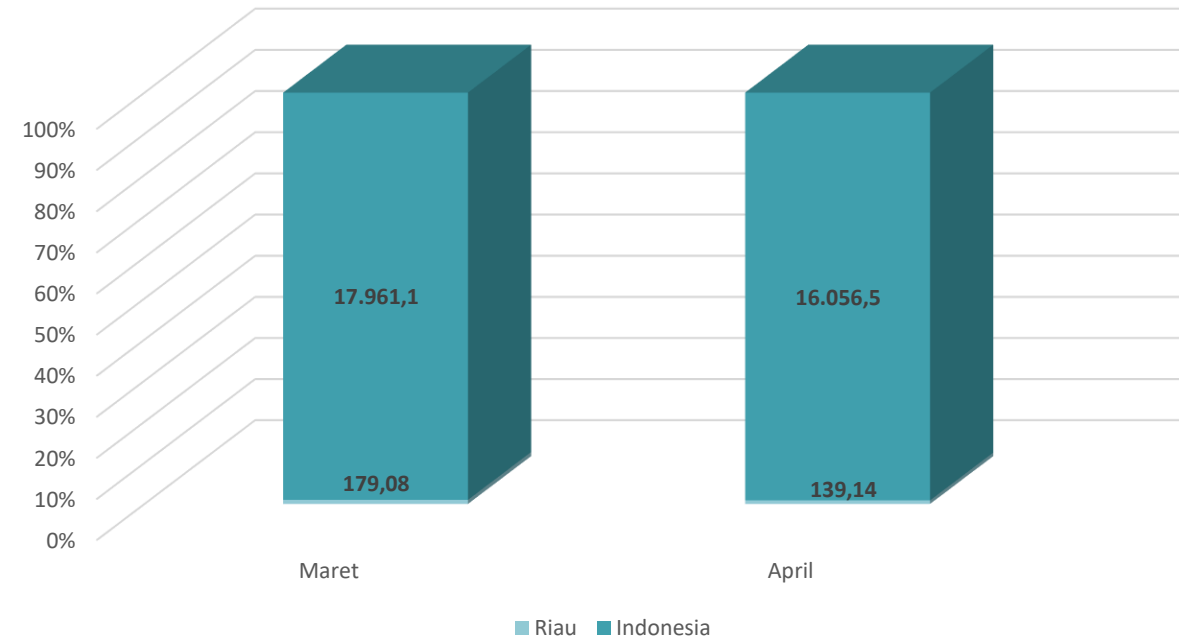

PANGSA IMPOR NONMIGAS (C-to-C) JANUARI-APRIL 2024 (JUTA US\$)

() : Peran

■ Jan-April 2023 ■ Jan-April 2024 Peran Impor (%)

SHARE EKSPOR DAN IMPOR RIAU TERHADAP NASIONAL

APRIL 2024

Share Ekspor Riau Terhadap Indonesia

Share Impor Riau Terhadap Indonesia

An aerial view of a port area. On the left, there are stacks of colorful shipping containers. In the center, a road with yellow dashed lines has several white trucks. On the right, a large blue ship named 'TANTO STAR' is docked at a pier. The ship's name and 'JAKARTA' are visible on its side. In the background, there are yellow port cranes and a structure labeled 'PORT OF BELAWAN'. The entire image has a blue tint.