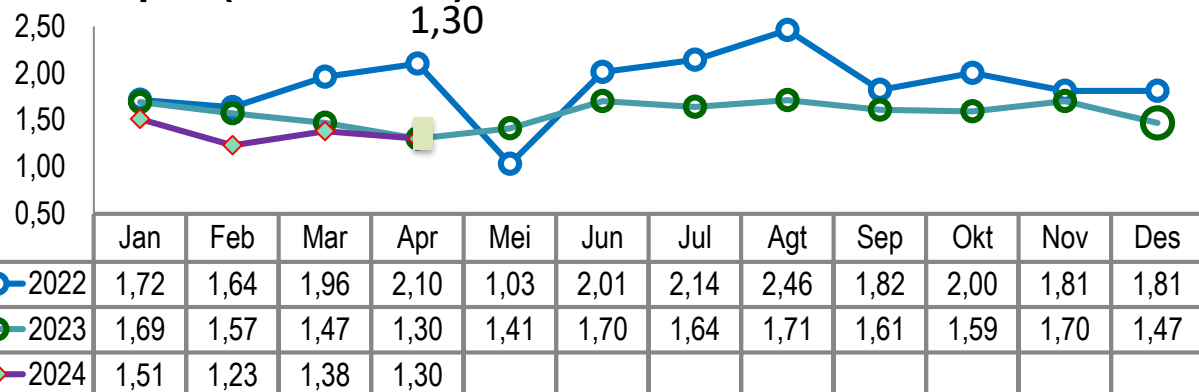

BERITA RESMI STATISTIK

15 Mei 2024

Ekspor dan Impor

Ekspor

Impor

Neraca Perdagangan Barang

An aerial view of a port area. On the left, there are stacks of colorful shipping containers. In the center, a road with yellow dashed lines runs parallel to the water. On the right, a large blue and white cargo ship is docked at a pier. The ship's name 'TANTO STAR' and 'JAKARTA' are visible on its side. In the background, there are yellow gantry cranes and a building with 'PORT OF BELAWAN' written on it. The entire image has a blue tint.

EKSPOR

PERKEMBANGAN EKSPOR

Nilai Ekspor Riau pada April 2024 sebesar US\$ 1.300,74 Juta

Perkembangan Nilai Ekspor (Juta US\$)

■ Total Ekspor
 ■ Ekspor Migas
 ■ Ekspor Nonmigas

Total Ekspor (Miliar US\$)

Ekspor Nonmigas (Miliar (US\$))