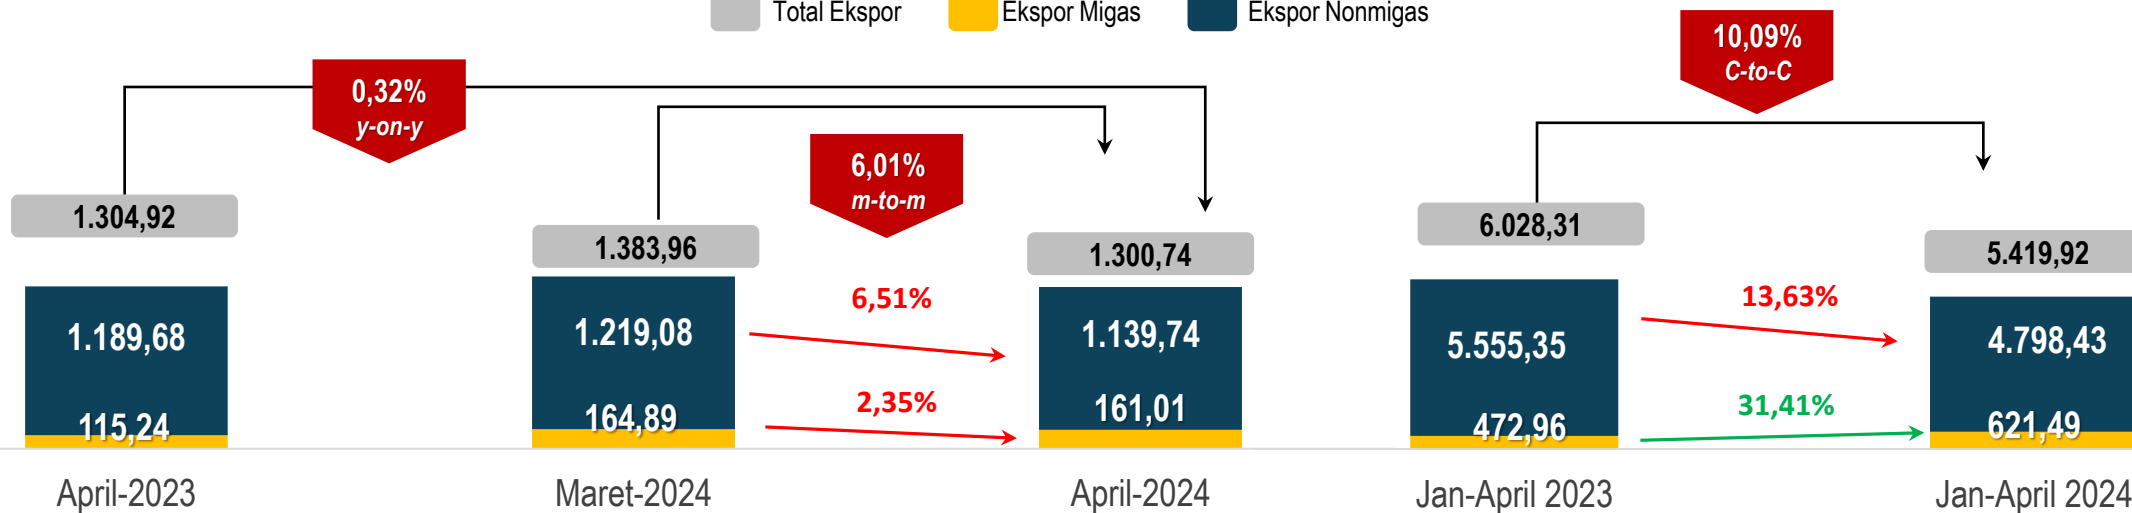

BERITA RESMI STATISTIK

15 Mei 2024

Ekspor dan Impor

Ekspor

Impor

Neraca Perdagangan Barang

An aerial view of a port area. On the left, there are stacks of colorful shipping containers. In the center, a road with yellow dashed lines runs parallel to the water. On the right, a large blue and white cargo ship is docked at a pier. The ship's name 'TANTO STAR' and 'JAKARTA' are visible on its side. In the background, there are yellow gantry cranes and a building with 'PORT OF BELAWAN' written on it. The entire image has a blue tint.

EKSPOR

PERKEMBANGAN EKSPOR

Nilai Ekspor Riau pada April 2024 sebesar US\$ 1.300,74 Juta

Perkembangan Nilai Ekspor (Juta US\$)

■ Total Ekspor
 ■ Ekspor Migas
 ■ Ekspor Nonmigas

Total Ekspor (Miliar US\$)

Ekspor Nonmigas (Miliar (US\$))