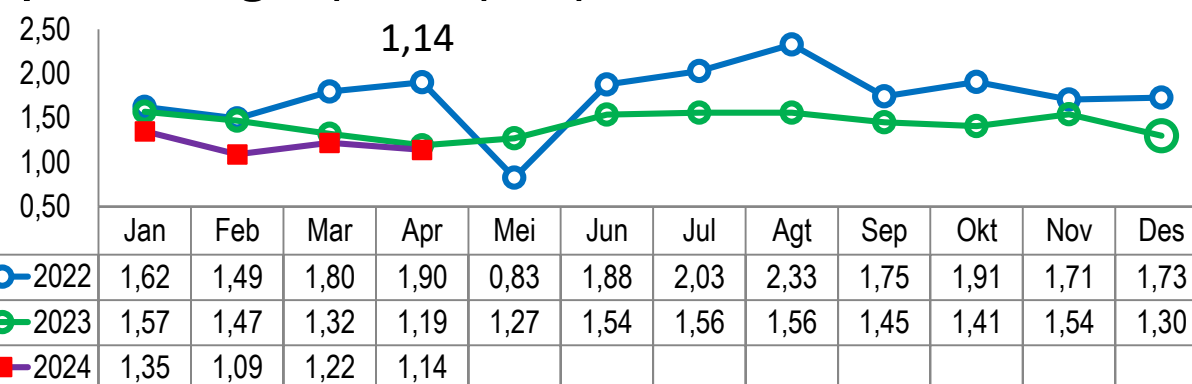

BERITA RESMI STATISTIK

15 Mei 2024

Ekspor dan Impor

Ekspor

Impor

Neraca Perdagangan Barang

An aerial view of a port area. On the left, there are stacks of colorful shipping containers. In the center, a road with yellow dashed lines runs parallel to the water. On the right, a large blue and white cargo ship is docked at a pier. The ship's name 'TANTO STAR' and 'JAKARTA' are visible on its side. In the background, there are yellow gantry cranes and a building with 'PORT OF BELAWAN' written on it. The entire image has a blue tint.

EKSPOR

PERKEMBANGAN EKSPOR

Nilai Ekspor Riau pada April 2024 sebesar US\$ 1.300,74 Juta

Perkembangan Nilai Ekspor (Juta US\$)

■ Total Ekspor
 ■ Ekspor Migas
 ■ Ekspor Nonmigas

Total Ekspor (Miliar US\$)

Ekspor Nonmigas (Miliar (US\$))